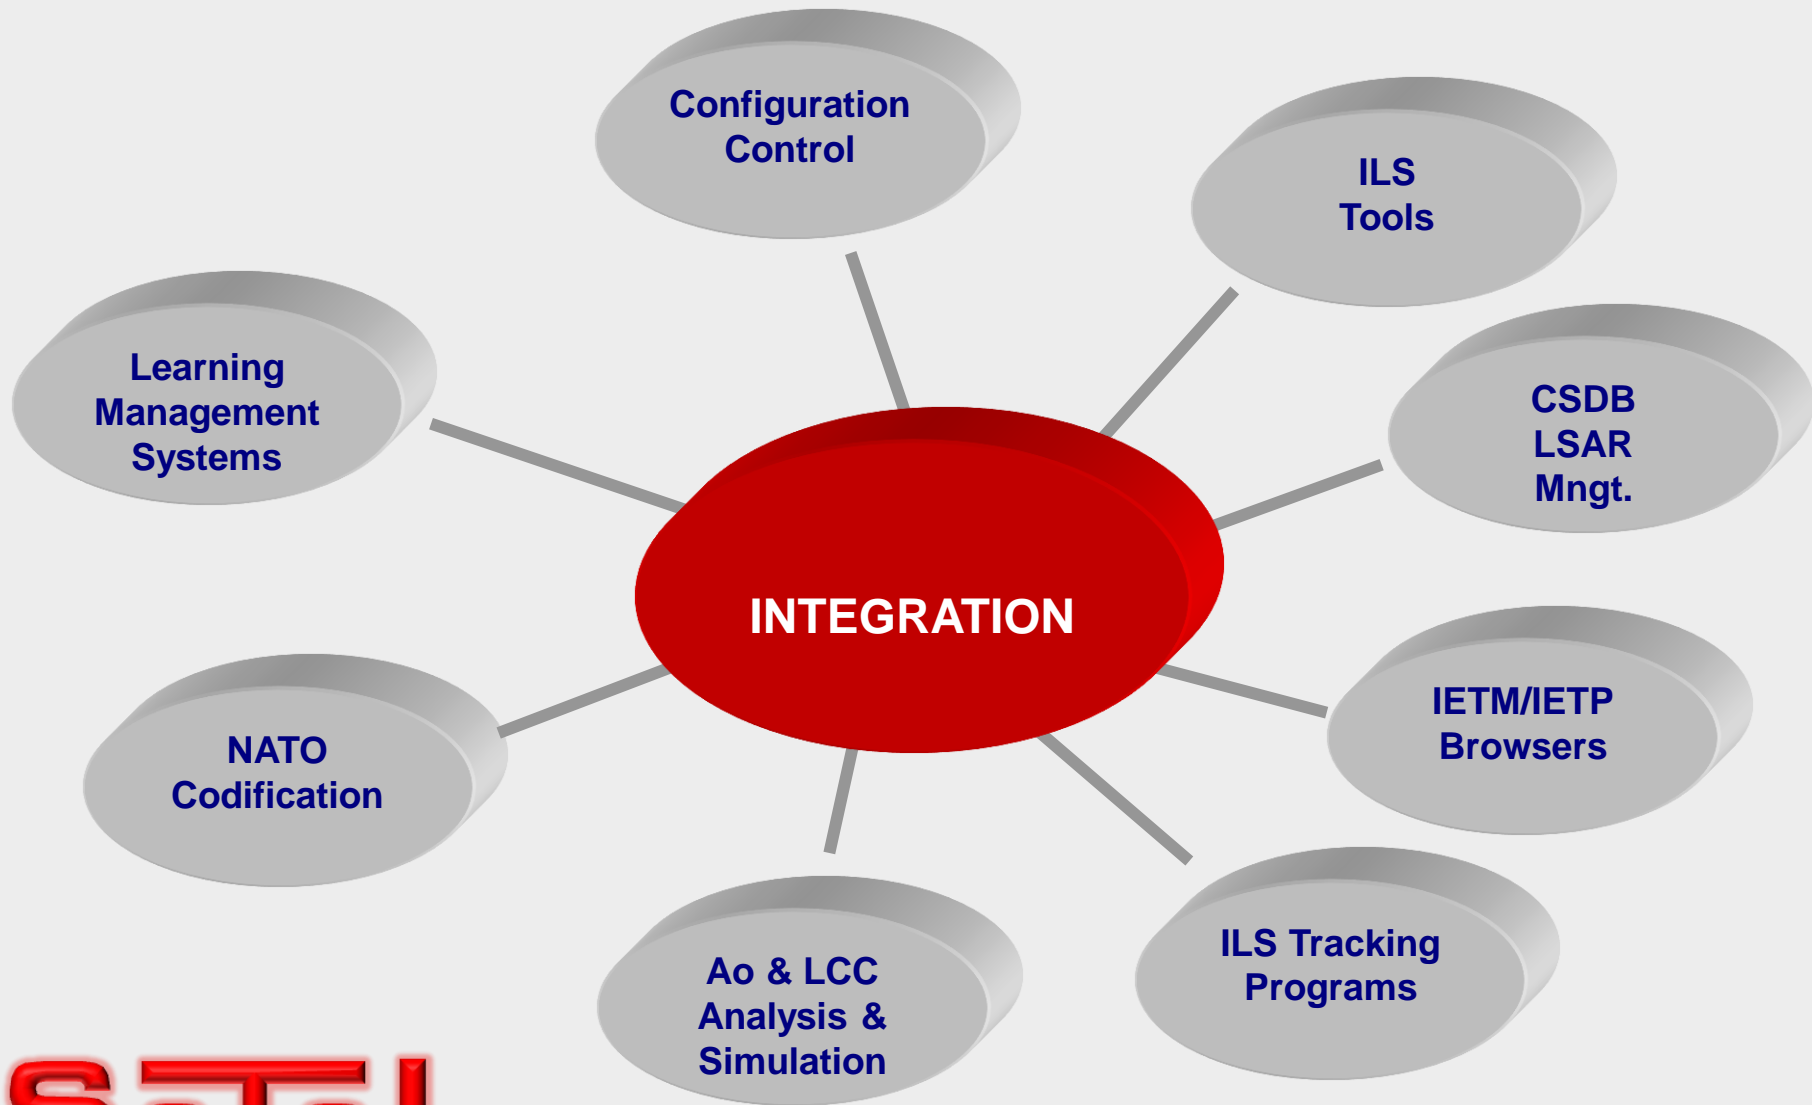

	Disciplines	Consultancy	Services	Products
System Engineering	RAMT/S	x	x	
	Operational Availability	x	x	
	Configuration Management	x	x	
LSA (Logistic Support Analysis)	LSA Process	x	x	
	Failure Mode and Effects Analysis (FMECA)	x	x	
	Logistics Related Operations	x	x	
	Scheduled Maintenance	x	x	
	Level of Repair Analysis	x	x	1388 & S3000L LSA Workbench
	Maintenance Tasks	x	x	
	Software Support	x		
	Life Cycle Cost	x	x	1388 & S3000L LSA Workbench
	Obsolescence	x		
	Feedback from the field (FRACAS)	x		
	Disposal	x		
Logistic Databases	x	x	1388 & S3000L LSA Workbench	
Supply Support	Spares Optimization	x	x	1388 & S3000L LSA Workbench
	Product Life Cycle Support (PLCS)	x		
Technical Data Packages	Technical Publications	x	x	Technical Pubs S1000D Suite
	Logistic Support Data	x	x	1388 & S3000L LSA Workbench
Training	Design and Management	x	x	
	Delivery	x	x	
	Technology Based Training	x	x	Stand Alone SCORM Browser

Rome Italy

Support on European Standards

- CALS, AECMA1000, AECMA 2000
- SPEC 1000D, SPEC 2000M, S3000L, S4000M
- DEF-STAN-00-60, DEF-STAN-00-45
- NAV-70, CSDB,
- PSDB, PDB, PCSDB, PLCS, STEP
- Technical proposals and feasibility studies, ILS matters.

> 40 anni > 40 people > 4 Meuro

ILS

Information Technology

ADOA

A proposal to improve the System Life Cycle Support of composites structures mapping zonal testing data on LSA Databases

Ettore De Francesco,
Ruggero De Francesco,
SeTeL s.r.l, via Casamari n.6,
00142, Roma, Italy,