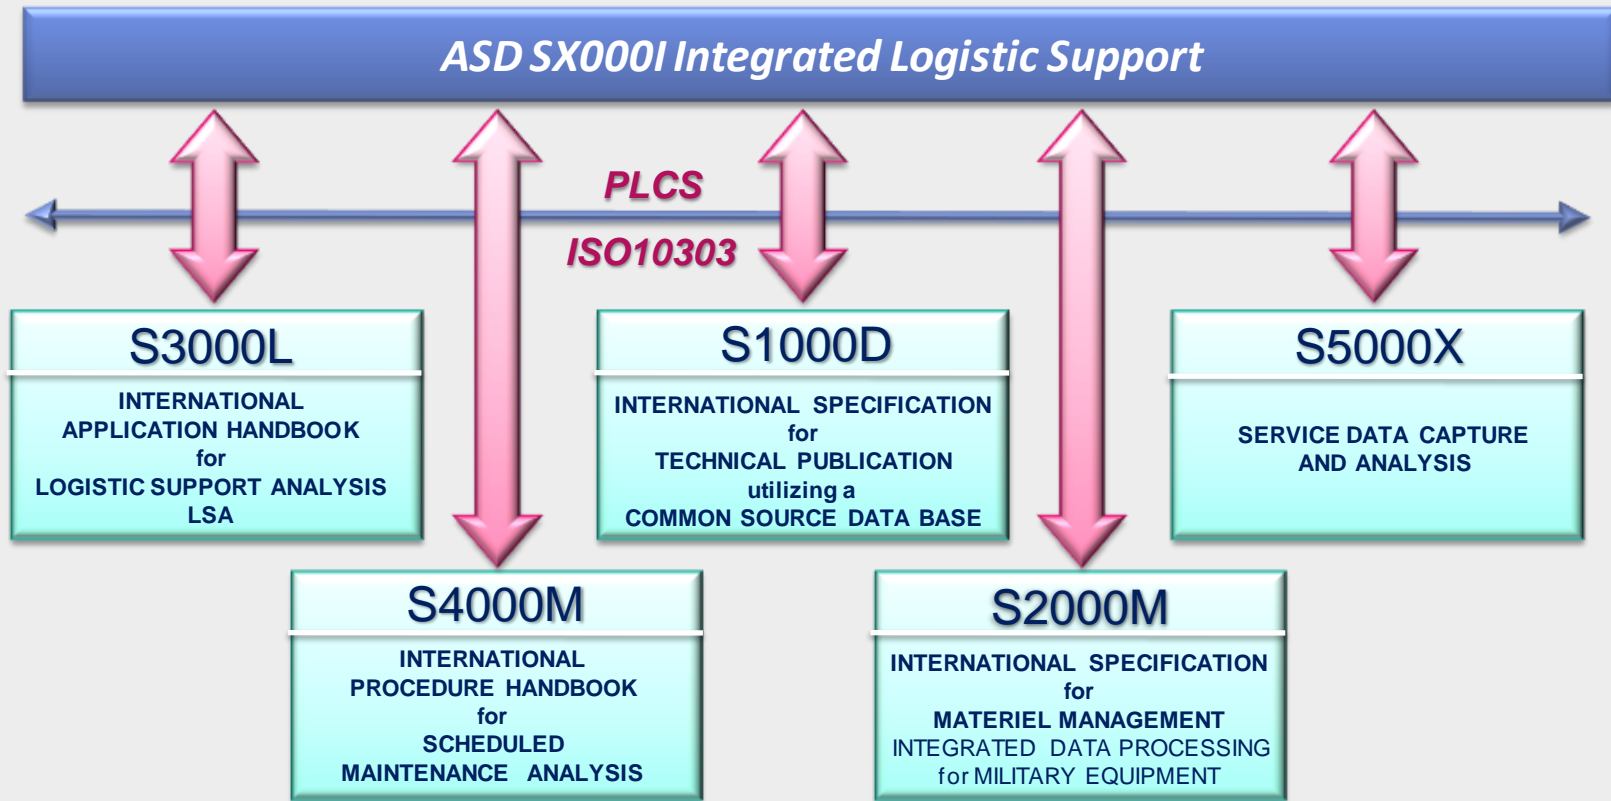

Support on European Standards

- CALS, AECMA1000, AECMA 2000
- SPEC 1000D, SPEC 2000M, S3000L, S4000M
- DEF-STAN-00-60, DEF-STAN-00-45
- NAV-70, CSDB,
- PSDB, PDB, PCSDB, PLCS, STEP
- Technical proposals and feasibility studies, ILS matters.