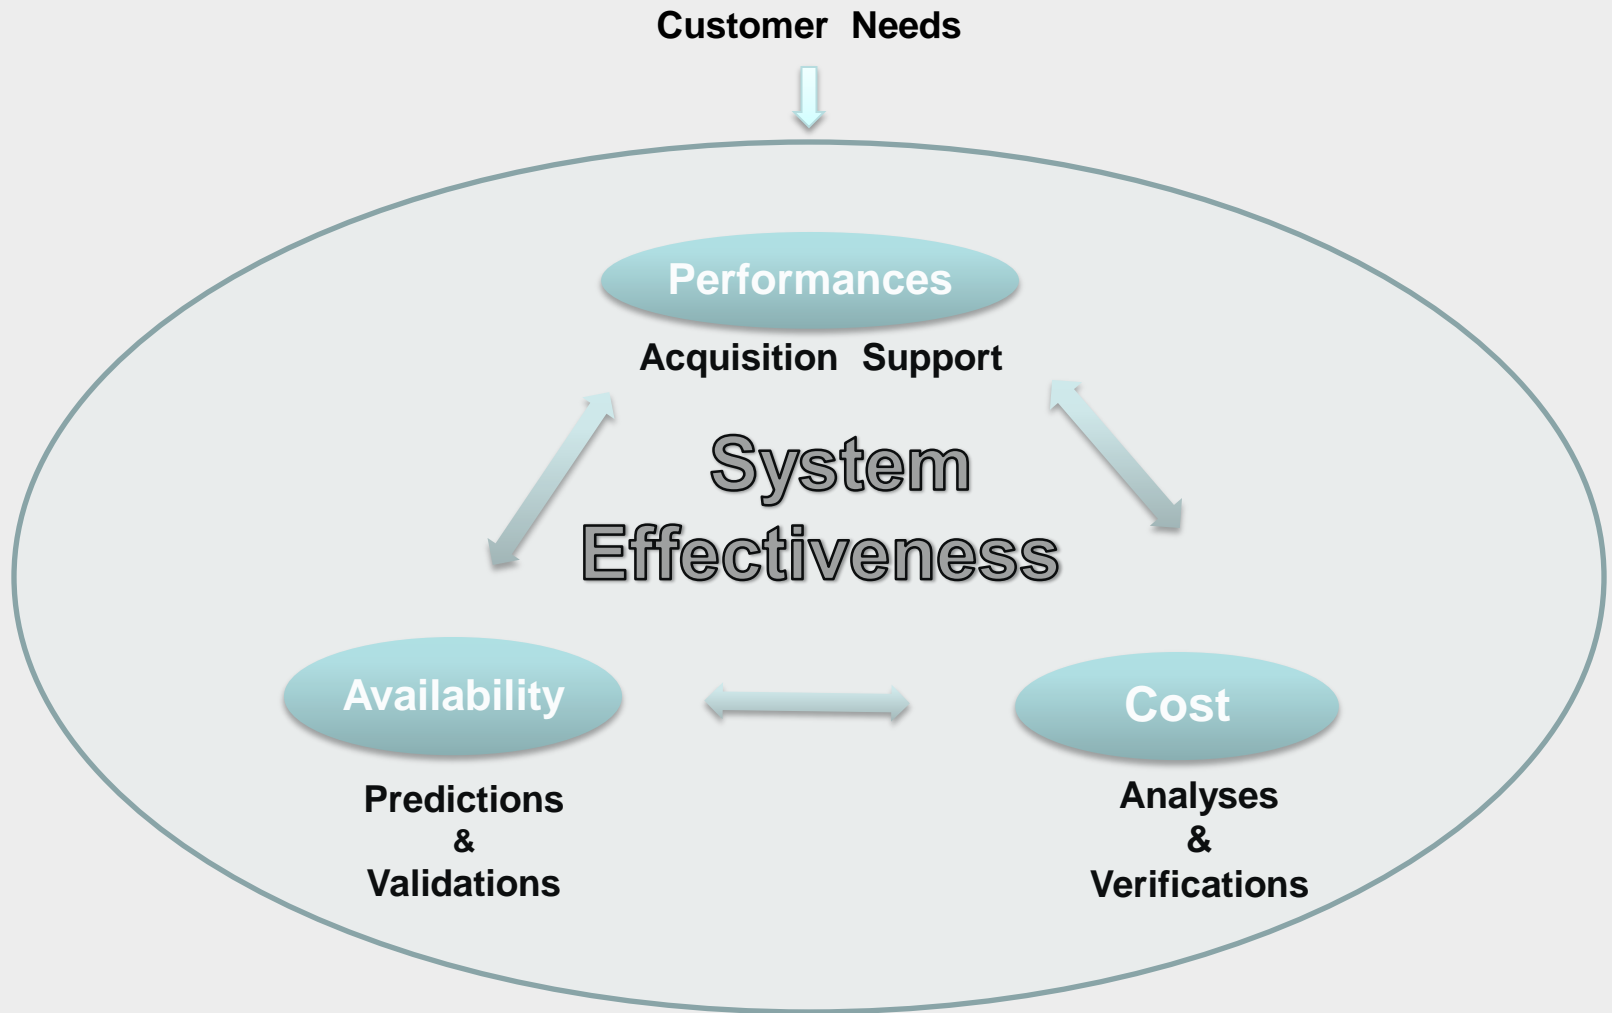

Our offering