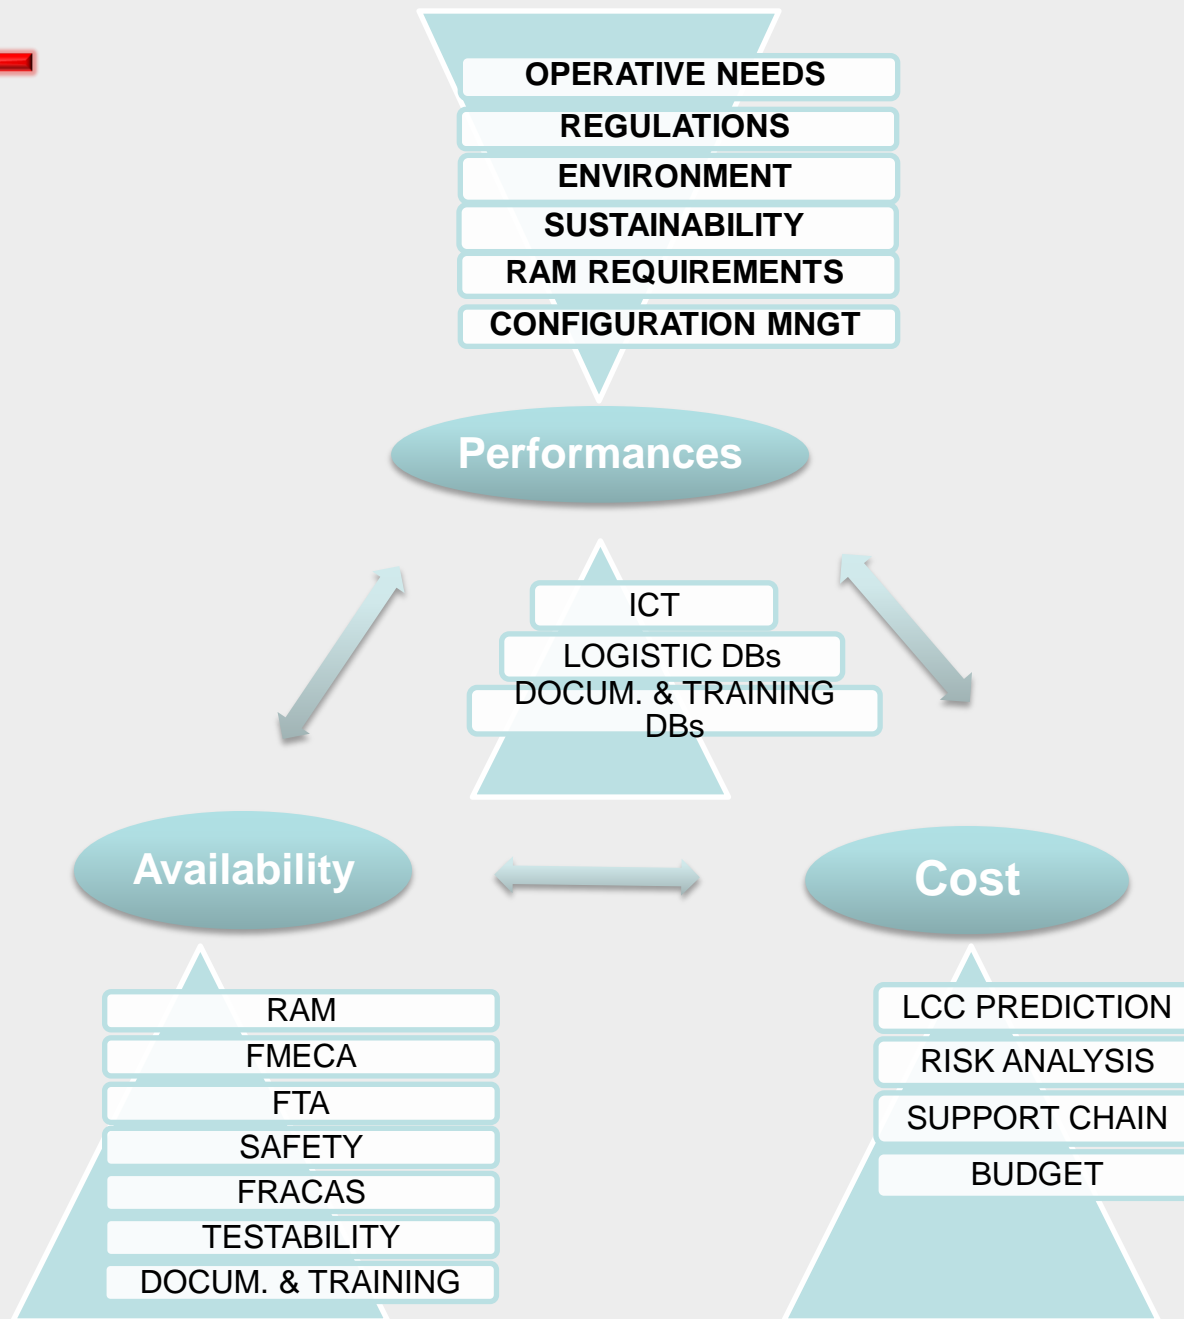

**Integrated
Logistic
Support
Engineering**

Since 1973

SeTeL

Our offering

SeTeL Mission

SeTeL

www.setelgroup.it

SeTeL Capability Matrix

	Disciplines	Consultancy	Services	Products
System Engineering	RAMT/S	x	x	
	Operational Availability	x	x	
	Configuration Management	x	x	
LSA (Logistic Support Analysis)	LSA Process	x	x	
	Failure Mode and Effects Analysis (FMECA)	x	x	
	Logistics Related Operations	x	x	
	Scheduled Maintenance	x	x	
	Level of Repair Analysis	x	x	1388 & S3000L LSA Workbench
	Maintenance Tasks	x	x	
	Software Support	x		
	Life Cycle Cost	x	x	1388 & S3000L LSA Workbench
	Obsolescence	x		
	Feedback from the field (FRACAS)	x		
	Disposal	x		
Logistic Databases	x	x	1388 & S3000L LSA Workbench	
Supply Support	Spares Optimization	x	x	1388 & S3000L LSA Workbench
	Product Life Cycle Support (PLCS)	x		
Technical Data Packages	Technical Publications	x	x	Technical Pubs S1000D Suite
	Logistic Support Data	x	x	1388 & S3000L LSA Workbench
Training	Design and Management	x	x	
	Delivery	x	x	
	Technology Based Training	x	x	Stand Alone SCORM Browser