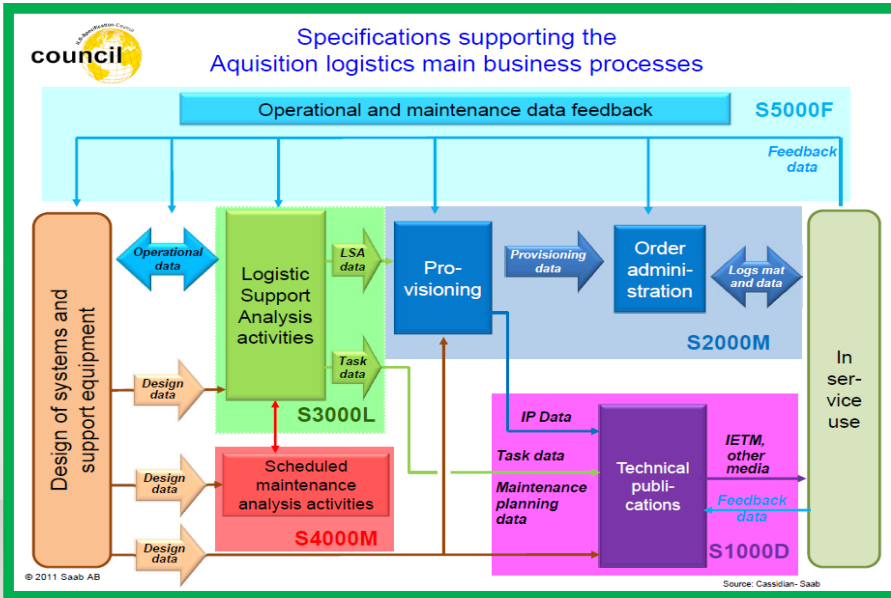

**Integrated
Logistic
Support
Engineering**

Since 1973

SeTeL

Our offering

SeTeL Mission

SeTeL

www.setelgroup.it

SeTeL Capability Matrix

	Disciplines	Consultancy	Services	Products
System Engineering	RAMT/S	x	x	
	Operational Availability	x	x	
	Configuration Management	x	x	
LSA (Logistic Support Analysis)	LSA Process	x	x	
	Failure Mode and Effects Analysis (FMECA)	x	x	
	Logistics Related Operations	x	x	
	Scheduled Maintenance	x	x	
	Level of Repair Analysis	x	x	1388 & S3000L LSA Workbench
	Maintenance Tasks	x	x	
	Software Support	x		
	Life Cycle Cost	x	x	1388 & S3000L LSA Workbench
	Obsolescence	x		
	Feedback from the field (FRACAS)	x		
	Disposal	x		
Logistic Databases	x	x	1388 & S3000L LSA Workbench	
Supply Support	Spares Optimization	x	x	1388 & S3000L LSA Workbench
	Product Life Cycle Support (PLCS)	x		
Technical Data Packages	Technical Publications	x	x	Technical Pubs S1000D Suite
	Logistic Support Data	x	x	1388 & S3000L LSA Workbench
Training	Design and Management	x	x	
	Delivery	x	x	
	Technology Based Training	x	x	Stand Alone SCORM Browser